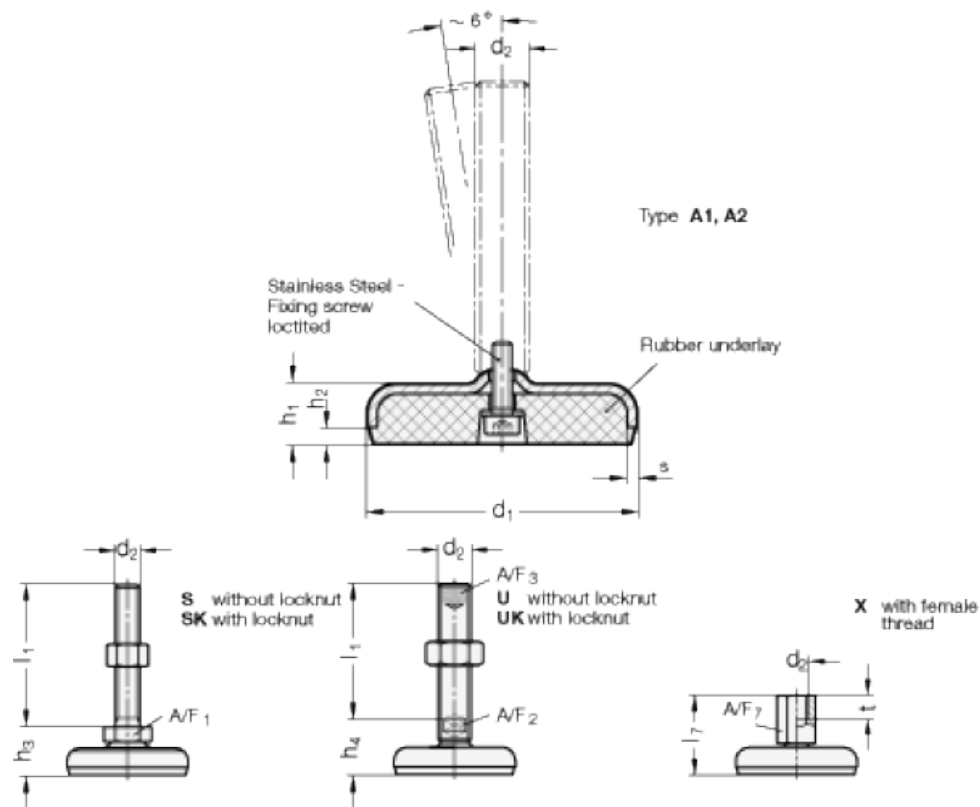

Article number: 2030100M2075A2UK

Description: E+G levelling foot
GN 30-100-M20-75-A2-UK

Note: UK With nut, Hexagon socket at the top, Wrench flat at the bottom

Measures

A/F2 = 15

s = 3

A/F3 = 10

d1 = 100

d2 = M20

h1 = 20

h2 = 6

h4 = 35

l1 = 75